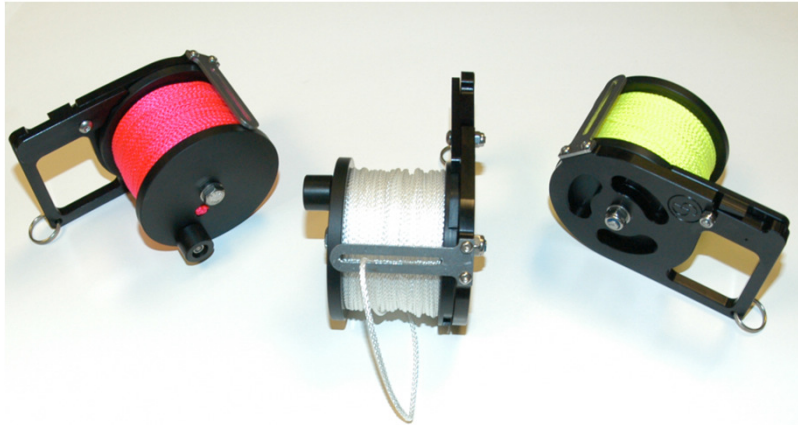

POCKET RATCHET REELS

This reel has been designed to offer both ratchet and free run functions. The reel is always set in the ratchet/locked position; to select free running mode, simply depress the spring actioned ratchet pawl with your thumb, which is located just above the main frame handle. This operation can be carried out with same hand that holds the reel. Because of its unique design, the reel is **snag-free** and the tension of the spool run may also be adjusted to suit individual needs.

The reel size is 11.5cm in diameter by 8cm deep - the Pocket Reel is the perfect solution for SMB work. Weighing in at only 0.3 kg the Pocket Reel can be easily stowed in your BCD/suit pocket or clipped to a D-Ring.

The reel is available with 50mtr of 2mm line with a breaking strain of 98kg, with a choice of white, neon yellow or pink line.

The main body is manufactured from precision machined high grade aluminium and anodised black. The spool is precision machined high grade black PVC with all other fittings made from stainless steel.

CODE	DESCRIPTION
CDP50W	50 MTR POCKET RATCHET REEL WHITE LINE
CDP50C	50 MTR POCKET RATCHET REEL COLOURED LINE
ACCESSORIES	
CDL50W	50 MTR 2MM WHITE LINE
CDL50C	50 MTR 2MM COLOUR LINE (YELLOW/PINK)