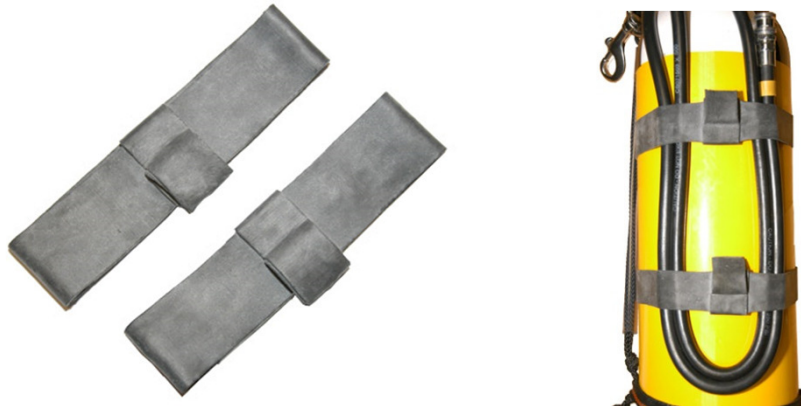

## CYLINDER CONTENTS MARKER

The Custom Divers cylinder content markers are an ideal and safe way to ensure you have marked your cylinders correctly. The white side of the Custom Divers rubber logo may be marked with permanent pen and after use cleaned and reused for a fresh mix. The elasticated cord will allow you to mount your markers in various ways to your cylinders.

## CYLINDER HOSE RETAINERS

Heavy duty rubber hose retainers with pull lift tab keeps hoses tidy. These retainers are supplied in pairs and are available for 3, 7 and 10/18 ltr cylinders.

CODE	DESCRIPTION
CDCCM	CYLINDER CONTENTS MARKER
CDTB1	CLYLINDER HOSE RETAINER BANDS 3LTR
CDTB2	CLYLINDER HOSE RETAINER BANDS 7LTR
CDTB3	CLYLINDER HOSE RETAINER BANDS 10/18LTR