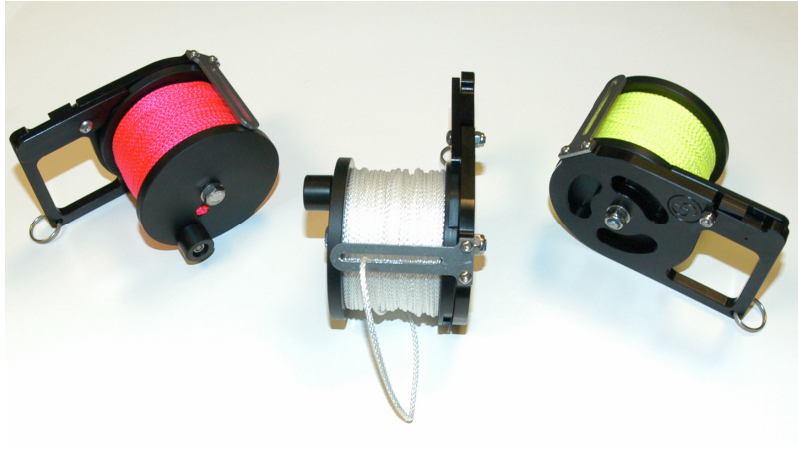

POCKET RATCHET REELS

This reel has been designed to offer both ratchet and free run functions. The reel is always set in the ratchet/locked position; to select free running mode, simply depress the spring actioned ratchet pawl with your thumb, which is located just above the main frame handle. This operation can be carried out with same hand that holds the reel. Because of its unique design, the reel is **snag-free** and the tension of the spool run may also be adjusted to suit individual needs.

The reel size is 11.5cm in diameter by 8cm deep - the Pocket Reel is the perfect solution for SMB work. Weighing in at only 0.3 kg the Pocket Reel can be easily stowed in your BCD/suit pocket or clipped to a D-Ring.

The reel is available with 50mtr of 2mm line with a breaking strain of 98kg, with a choice of white, neon yellow or pink line.

The main body is manufactured from precision machined high grade aluminium and anodised black. The spool is precision machined high grade black PVC with all other fittings made from stainless steel.

CODE	DESCRIPTION
CDP50W	50 MTR POCKET RATCHET REEL WHITE LINE
CDP50C	50 MTR POCKET RATCHET REEL COLOURED LINE
ACCESSORIES	
CDL50W	50 MTR 2MM WHITE LINE
CDL50C	50 MTR 2MM COLOUR LINE (YELLOW/PINK)