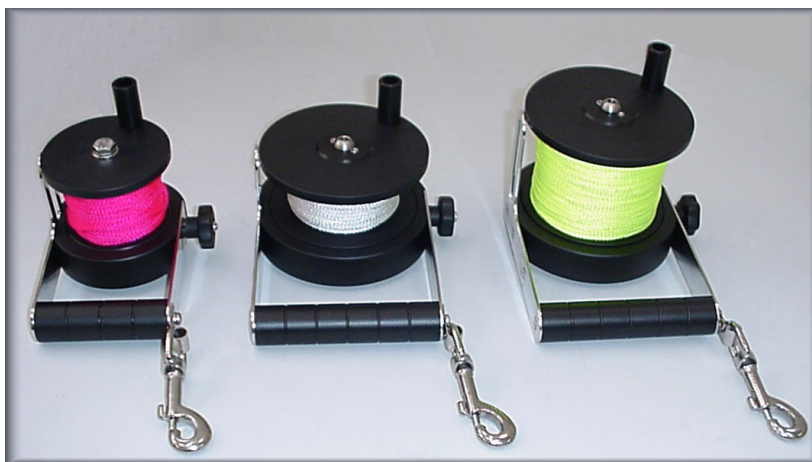

RATCHET REELS

These reels have been designed to offer both ratchet and free run functions. The required mode is selected by pulling and turning the sprung knob which is located at the bottom of the spool. Because of its unique design, the reels are **snag-free** and the tension of the spool run may also be adjusted to suit individual needs.

The reels are available in three sizes, 40mtr, 70mtr and 125mtr, with a choice of white, neon yellow or pink 2mm line with a breaking strain of 98kg.

The main body is manufactured from precision machined high grade black PVC and all other fittings are made from stainless steel.

CODE	DESCRIPTION
CDW40W	40 MTR RATCHET REEL WHITE LINE
CDR40C	40 MTR RATCHET REEL COLOURED LINE
CDR70W	70 MTR RATCHET REEL WHITE LINE
CDR70C	70 MTR RATCHET REEL COLOURED LINE
CDR125W	125 MTR RATCHET REEL WHITE LINE
CDR125C	125 MTR RATCHET REEL COLOURED LINE
	ACCESSORIES
CDL40W	40 MTR 2MM WHITE LINE
CDL40C	40 MTR 2MM COLOUR LINE (YELLOW/PINK)
CDL50W	50 MTR 2MM WHITE LINE
CDL50C	50 MTR 2MM COLOUR LINE (YELLOW/PINK)
CDL70W	70 MTR 2MM WHITE LINE
CDL70C	70 MTR 2MM COLOUR LINE (YELLOW/PINK)
CDL125W	125 MTR 2MM WHITE LINE
CDL125C	125 MTR 2MM COLOUR LINE (YELLOW/PINK)