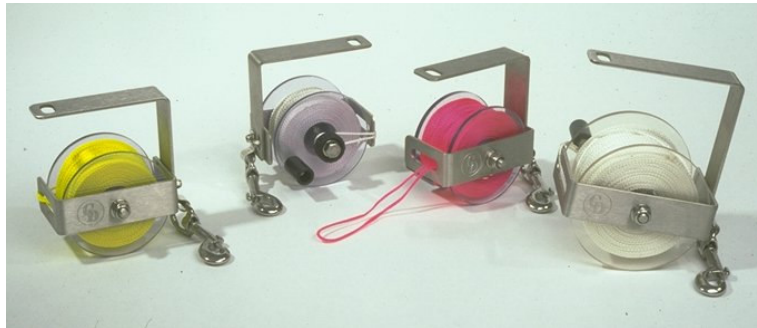

REELS

With safety in mind, Custom Divers have developed the reels illustrated. The reels have been designed so that all operations are made from one side. All the above reels are totally reversible to enable usage by left-handed as well as right-handed divers. The frame is also adjustable for various hand sizes. The reels are available with 50mtr and 125mtr of 2mm line with a breaking strain of 98kg with a choice of white, neon yellow or pink line. The frames for these reels are made from stainless steel and the Spools are made of polycarbonite. All other fittings to our reels are made from stainless steel.

CODE	DESCRIPTION
CD50SS	50 MTR S/STEEL WRECK REEL (WHITE LINE)
CD50CSS	50 MTR S/STEEL WRECK REEL (COLOURED LINE)
CD125SS	125 MTR S/STEEL PRIMARY REEL (WHITE LINE)
	ACCESSORIES
CDL50W	50 MTR 2MM WHITE LINE
CDL50C	50 MTR 2MM COLOURED LINE (YELLOW/PINK)
CDL125W	125 MTR 2MM WHITE LINE
CDL125C	125 MTR 2MM COLOURED LINE (YELLOW/PINK)